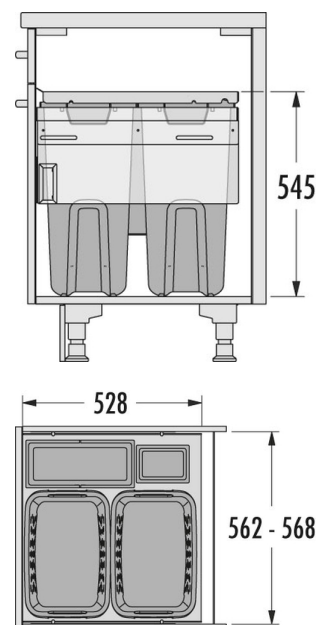

Hailo Laundry Carrier 600 dark grey

3270831

GTIN: 4007126302717

For 60 cm wide base-cabinets

SLIDE

4 BUCKET

80 L

TOTAL

Suitable for cabinet width (cm)
60

Specifications

Type of installation	Slide	✓
Cabinet-width min. (cm)		60
Cabinet-width max. (cm)		60
Suitable for cabinet width (cm)		60
Sidewall mounted		✓
Slides	covered, dampened slides with self-closing device with fully synchronized over-travel	
Side-wall thickness (mm)	16 - 19 mm (self-adjusting)	
Product dimensions (WxDxH) (mm)	562-568 x 528 x 545	
Packing dimensions (WxDxH) (mm)	590 x 325 x 620	
System-depth (mm)	528	
Number of bins	4	
Lid	1 x Lid 12 l	
Capacity (l)	2 x 33 + 1 x 12 + 1 x 2,5	
Total volume (l)	80	
Color metal parts	dark grey	

PRODUCT SPECIFICATION SHEET

Color plastic parts	white
---------------------	-------

Weight incl. packing (kg)	15,5
---------------------------	------
